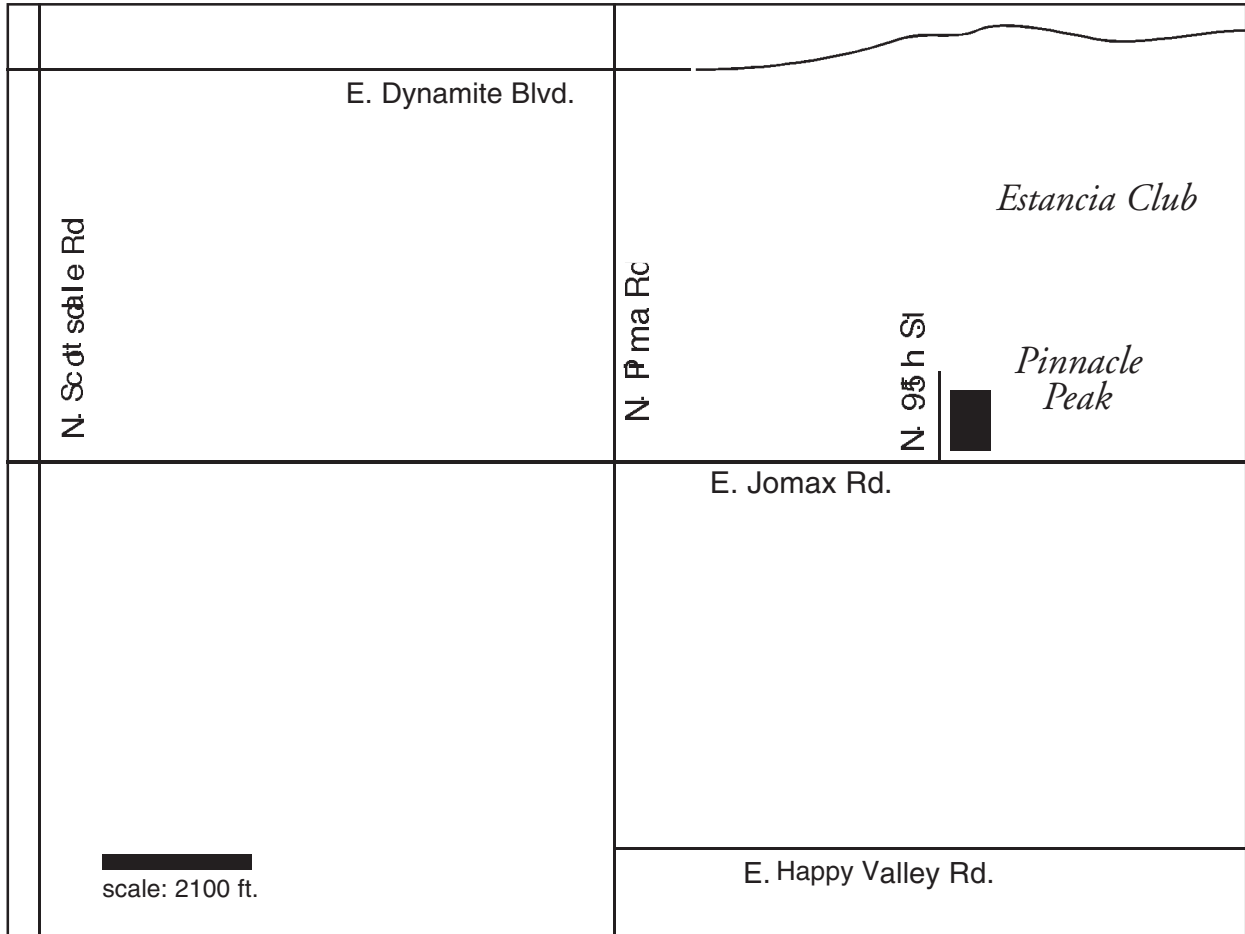

ESPERANZA
At Pinnacle Peak

17 Luxury Estate Lots, each approximately five acres, located at East Jomax Road at North 95th Street, Scottsdale, Arizona (directly at the foot of Pinnacle Peak).

There is no sales office on site – showing by personal appointment only.